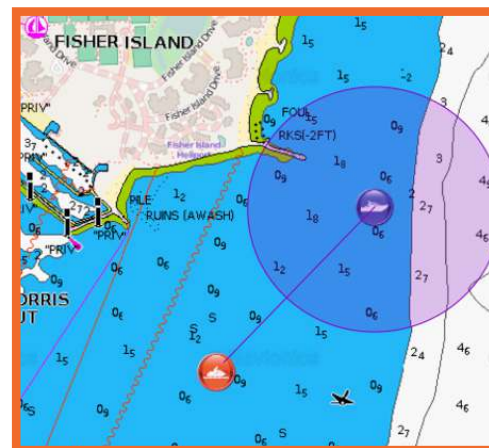

Controllo Legami

Estende il monitoraggio a jet skis, tender, ecc. 'legandoli' digitalmente all'imbarcazione principale, inviando un allarme quando si allontanano.